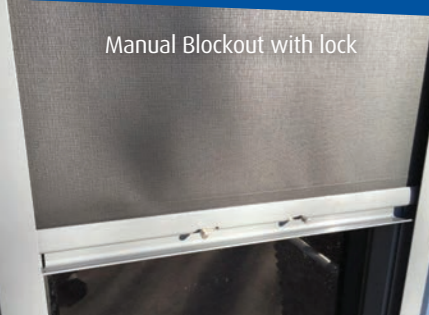

Manual Blockout with lock

Motorised Bottom Bar

Multi Blind

**Contact Us**

Call Slidetrack on **08 8334 9000**

Scan to visit our website and book your local distributor  
[www.Slidetrack.com.au](http://www.Slidetrack.com.au)